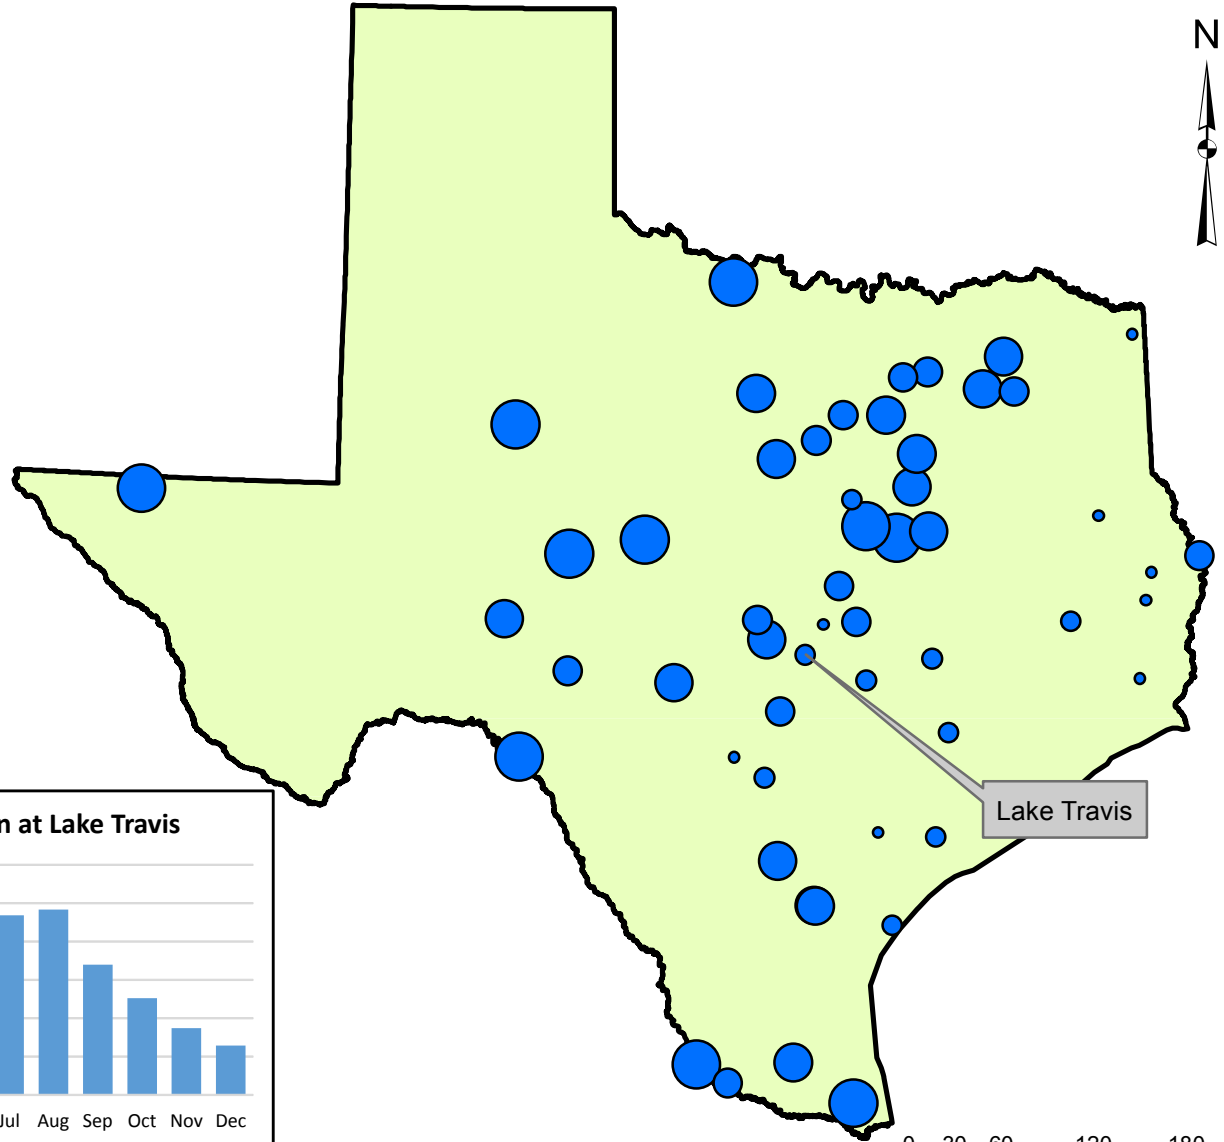

Pan Evaporation in Texas

Pan Evaporation Annual Total (inches)

Monthly Pan Evaporation at Lake Travis