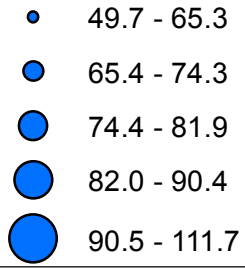

Pan Evaporation in Texas

Pan Evaporation Annual Total (inches)

Monthly Pan Evaporation at Lake Travis